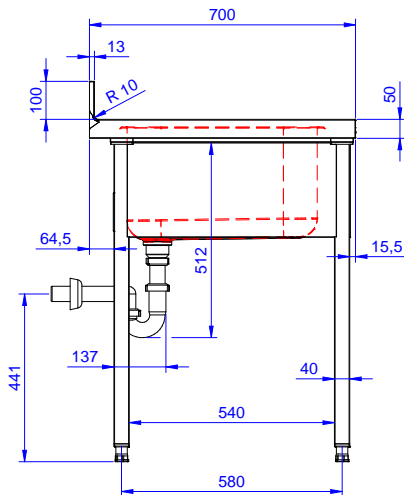

Sink Unit for Undercounter
Dishwasher with 1 bowl
W400xD500xH300mm and
right hand drainer, 1200mm

Short Form Specification

Item No. _____

Made from 304 AISI stainless steel. The 50mm high worktop in 304 AISI stainless steel, 1mm in thickness, is sound-deadened and has an overflow rim and welded corners. Integral rear upstand, h=100mm, with 10mm radius. Allround apron. Square section legs 40x40mm on 1" height-adjustable feet (+/-20mm). Bowl W400xD500xH300mm with overflow pipe and 2" drain hole; right hand drainer. An undercounter dishwasher can be placed under the drainer.

Optional Accessories

- Set of 4 wheels (2 with brake) PNC 855150
d. 100mm for tables and sinks
(total height on wheels= 993 mm)
- Elbow operated mixer tap with PNC 855322
spout 3/4", single hole
- Elbow operated mixer tap with PNC 855323
short spout 3/4", single hole
- Foot operated mixer tap (hot and cold) with spout 3/4" PNC 855328
- Floor fastening kit for 2 square legs PNC 865386
- Single plastic drain syphon 2 " for Sinks PNC 895313

APPROVAL: _____

Experience the Excellence
www.electroluxprofessional.com

Front

Side

Top

Key Information:

External dimensions, Width:	1200 mm
133191 (NSBD1217R)	1200 mm
External dimensions, Depth:	700 mm
External dimensions, Height:	1000 mm
Upstand Dimensions, Height:	100 mm
Upstand Dimensions, Depth:	13 mm
Upstand Dimensions, Radius:	R=10
Bowls number	1
Bowl dimensions	400x500xH320
Net weight:	32.3 kg